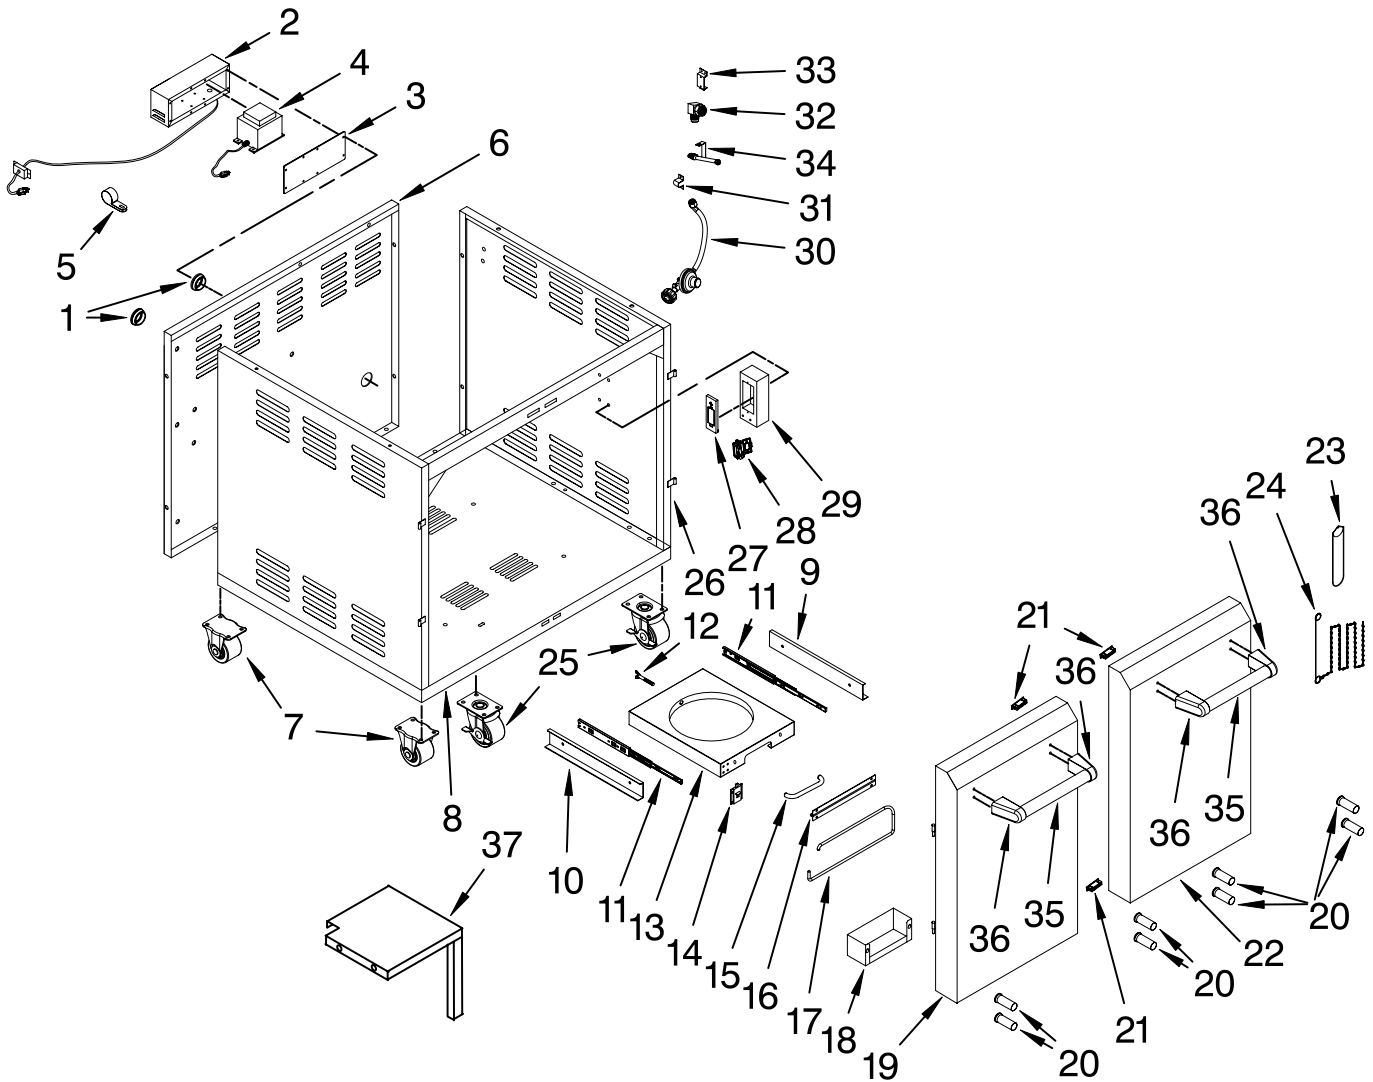

FOR ORDERING INFORMATION REFER TO PARTS PRICE LIST

BASE PARTS

For Models: KFRS361TSS00
(Stainless Steel)

Illus. No.	Part No.	DESCRIPTION
1	W10128666	Ring, Rubber
2	W10128667	Box, Transformer
3	W10128668	Cover, Transformr Box
4	W10128669	Transformer
5	W10128670	Clamp, Wire
6	W10136421	Panel, Rear
7	W10128672	Caster
8	W10136424	Panel, Bottom
9	W10128674	Bracket, Tank Tray (Right)
10	W10128675	Bracket, Tank Tray (Left)
11	W10128676	Slide, Tank Tray
12	W10128677	Bolt, Tank